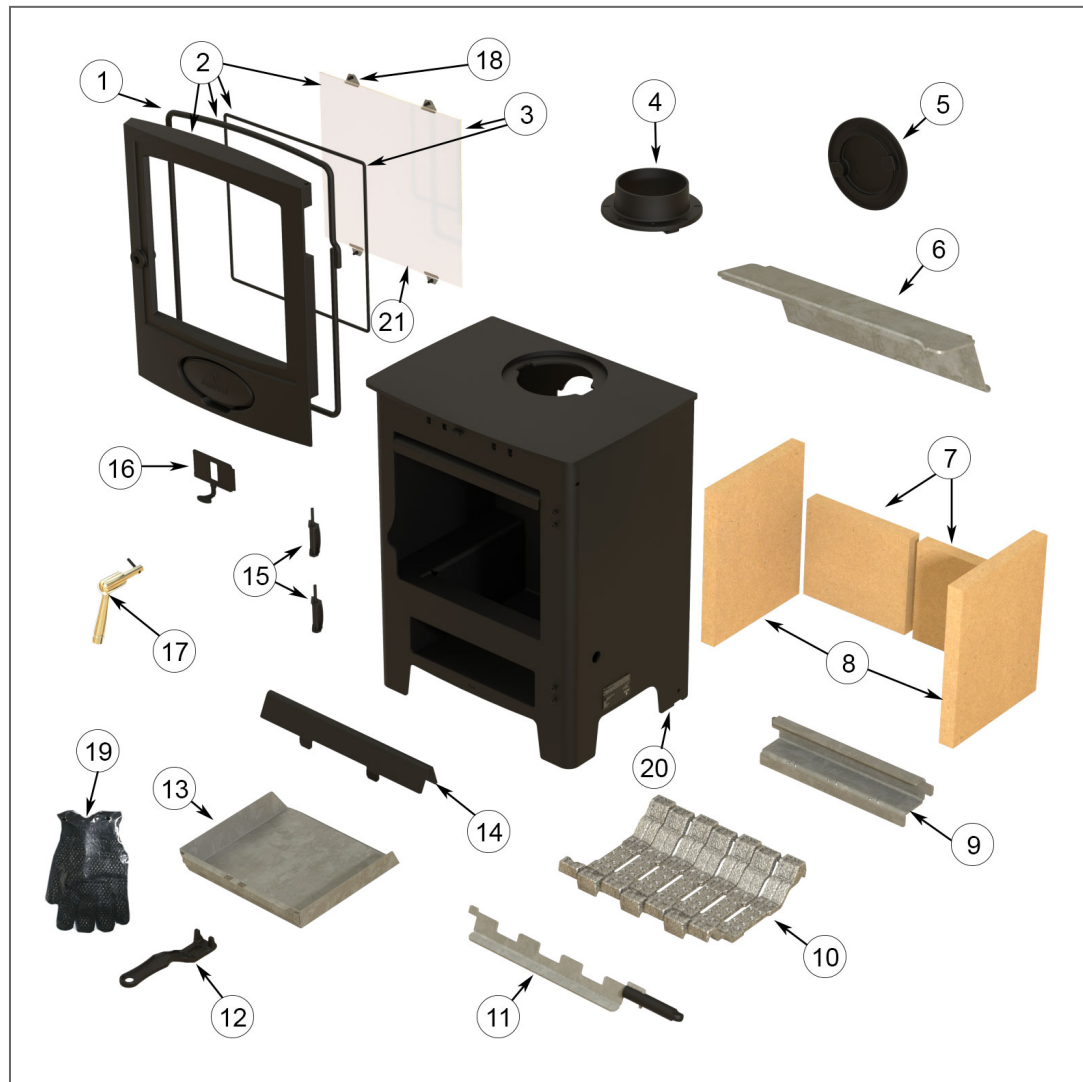

## AARROW ECOBURN PLUS 5 FLEXI FUEL GENERATION 2A (ECB5FPLUS-G2A) Parts list

- 1) 1 x ARADA ROPE KIT 2 (ARA014)
- 2) 1 x FIRE DOOR (AFS2345)
- 3) 1 x GLASS KIT (AFS2350)
- 4) 1 x 5 INCH FLUE SPIGOT (AFS009)
- 5) 1 x 5 INCH HOT PLATE (AFS010)
- 6) 1 x THROAT PLATE
- 7) 2 x LINER (AFS2665)
- 8) 2 x LINER (AFS2670)
- 9) 1 x GRATE BAR SUPPORT (AFS1328)
- 10) 7 x FLEXI GRATE BAR - SMALL (AFS2375)
- 11) 1 x COMB WITH EXTENSION (AFS1955)
- 12) 1 x OPERATING TOOL (AFS008)
- 13) 1 x ASH PAN (AFS058)
- 14) 1 x FUEL RETAINER (AFS2355)
- 15) 2 x HINGE (RIGHT HAND) (AFS2775)
- 16) 1 x PRIMARY AIR CONTROLS (AFS2680)
- 17) 1 x FIRE DOOR HANDLE ASSEMBLY (AFS1890)
- 18) 1 x GLASS CLIPS (AFS1010)
- 19) 1 x ARADA HOT GLOVE (ARA010)
- 20) 1 x SELF LEVELLING FEET (AFS2705)
- 21) 1 x GASKET AND GLASS CLIPS (AFS1361)

## AARROW ECOBURN PLUS 5 FLEXI FUEL GENERATION 2A (ECB5FPLUS-G2A) Optional Extras list

- 1 x ARADA STOVE STAND 1 (STAND001)
- 1 x ADD IN BOILER - 2.0KW (AIB8)
- 1 x FLOOR FIXING KIT (AFS1135)
- 1 x ARADA ASH CARRIER - MEDIUM (ARA017)
- 1 x LOGSTORE FOR ECB5FPLUS
- 1 x SAFETY HANDLE
- 1 x STAND FOR ECB5FPLUS