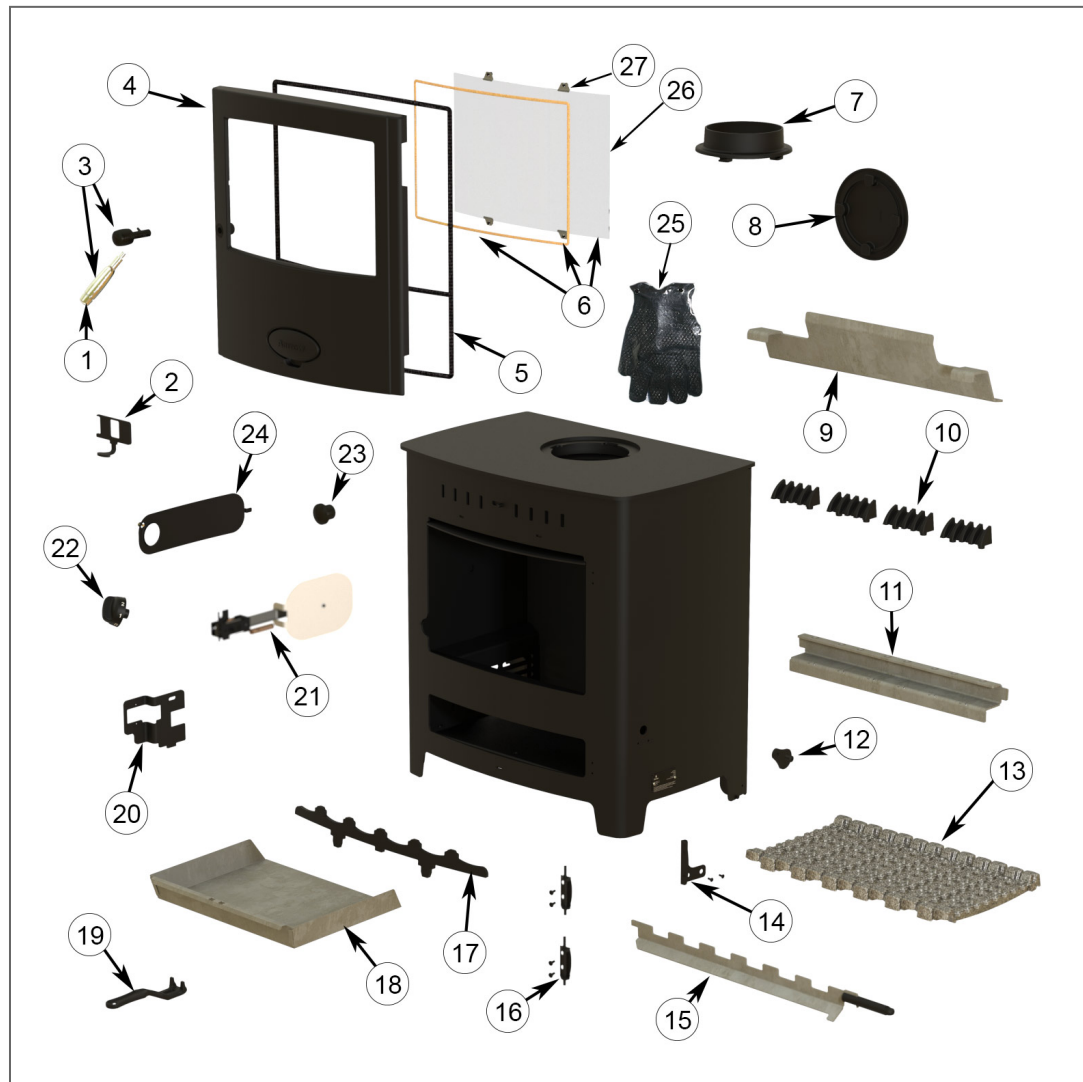

STRATFORD ECOBOILER 25 HE MULTI FUEL GENERATION 4 (EB25HE-G4) Parts list

- 1) 1 x HANDLE (NICKLE PLATED) (AFS1290)
- 2) 1 x PRIMARY AIR CONTROLS (AFS1369)
- 3) 1 x HANDLE ASSEMBLY (AFS2845)
- 4) 1 x FIRE DOOR (AFS2930)
- 5) 1 x ARADA ROPE KIT 3 (ARA019)
- 6) 1 x GLASS KIT (AFS1423)
- 7) 1 x 6 INCH FLUE SPIGOT (AFS011)
- 8) 1 x 6 INCH HOT PLATE (AFS012)
- 9) 1 x THROAT PLATE (AFS2815)
- 10) 4 x FIRE BED SURROUND (AFS1380)
- 11) 1 x GRATE BAR SUPPORT (AFS1320)
- 12) 2 x SELF LEVELLING FEET (AFS2705)
- 13) 13 x GRATE BAR (AFS002)
- 14) 1 x +/- BRACKET WITH FIXINGS (AFS1412)
- 15) 1 x COMB AND EXTENSION (AFS2820)
- 16) 2 x HINGE (RIGHT HAND) (AFS2775)
- 17) 1 x FUEL RETAINER (AFS1810)
- 18) 1 x ASH PAN (AFS052A)
- 19) 1 x OPERATING TOOL (AFS008)
- 20) 1 x THERMOSTAT MOUNTING BRACKET (AFS1800)
- 21) 1 x THERMOSTAT (AFS2740)
- 22) 1 x THERMOSTAT KNOB (AFS1379)
- 23) 1 x AIRWASH KNOB (AFS1405)
- 24) 1 x THERMO PANEL (AFS2755)
- 25) 1 x ARADA HOT GLOVE (ARA010)
- 26) 1 x GASKET AND GLASS CLIPS (AFS1361)
- 27) 1 x GLASS CLIPS (AFS1010)
- 28) 1 x BOILER SHELF ACCESS PLATE

STRATFORD ECOBOILER 25 HE MULTI FUEL GENERATION 4 (EB25HE-G4) Optional Extras list

- 1 x ARADA STOVE STAND 2 (STAND002)
- 1 x ARADA ASH CARRIER - LARGE (ARA018)
- 1 x FLOOR FIXING KIT (AFS1135)
- 1 x UNIVERSAL STAND/LOG STORE (STAND004)
- 1 x SAFETY HANDLE