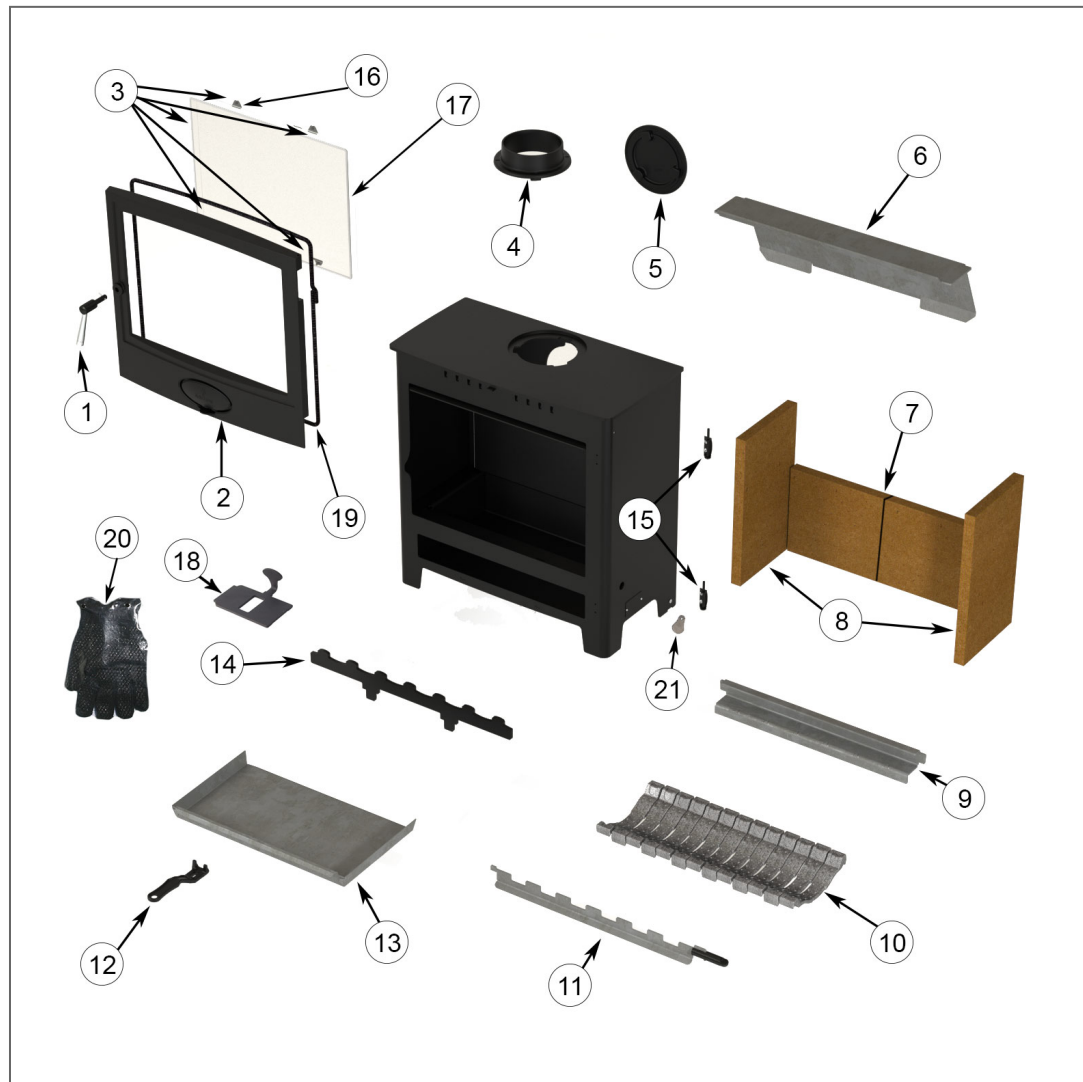

## AARROW ECOBURN PLUS 11 FLEXI FUEL STOVE (ECB11FPLUS) Parts list

- 1) 1 x FIRE DOOR HANDLE ASSEMBLY (AFS1890)
- 2) 1 x FIRE DOOR (AFS2320)
- 3) 1 x GASKET AND GLASS KIT (AFS2325)
- 4) 1 x 5 INCH FLUE SPIGOT (AFS009)
- 5) 1 x 5 INCH HOT PLATE (AFS010)
- 6) 1 x THROAT PLATE (AFS2105)
- 7) 2 x LINER (AFS2080)
- 8) 2 x LINER (AFS2085)
- 9) 1 x GRATE BAR SUPPORT (AFS1464)
- 10) 13 x FLEXI GRATE BAR - SMALL (AFS2375)
- 11) 1 x COMB ASSEMBLY (AFS2110)
- 12) 1 x OPERATING TOOL (AFS008)
- 13) 1 x ASH PAN (AFS2075)
- 14) 1 x FUEL RETAINER (AFS2100)
- 15) 2 x HINGE (RIGHT HAND) (AFS2775)
- 16) 1 x GLASS CLIPS (AFS1010)
- 17) 1 x GASKET AND GLASS CLIPS (AFS1361)
- 18) 1 x PRIMARY AIR CONTROLS (AFS2680)
- 19) 1 x ARADA ROPE KIT 2 (ARA014)
- 20) 1 x ARADA HOT GLOVE (ARA010)
- 21) 2 x SELF LEVELLING FEET (AFS2705)

## AARROW ECOBURN PLUS 11 FLEXI FUEL STOVE (ECB11FPLUS) Optional Extras list

- 1 x ARADA STOVE STAND 2 (STAND002)
- 1 x ARADA ASH CARRIER - MEDIUM (ARA017)
- 1 x FLOOR FIXING KIT (AFS1135)
- 1 x ADD IN BOILER - 4.2KW (AIB5)
- 1 x LOGSTORE FOR ECB11FPLUS
- 1 x SAFETY HANDLE
- 1 x STAND FOR ECB11FPLUS